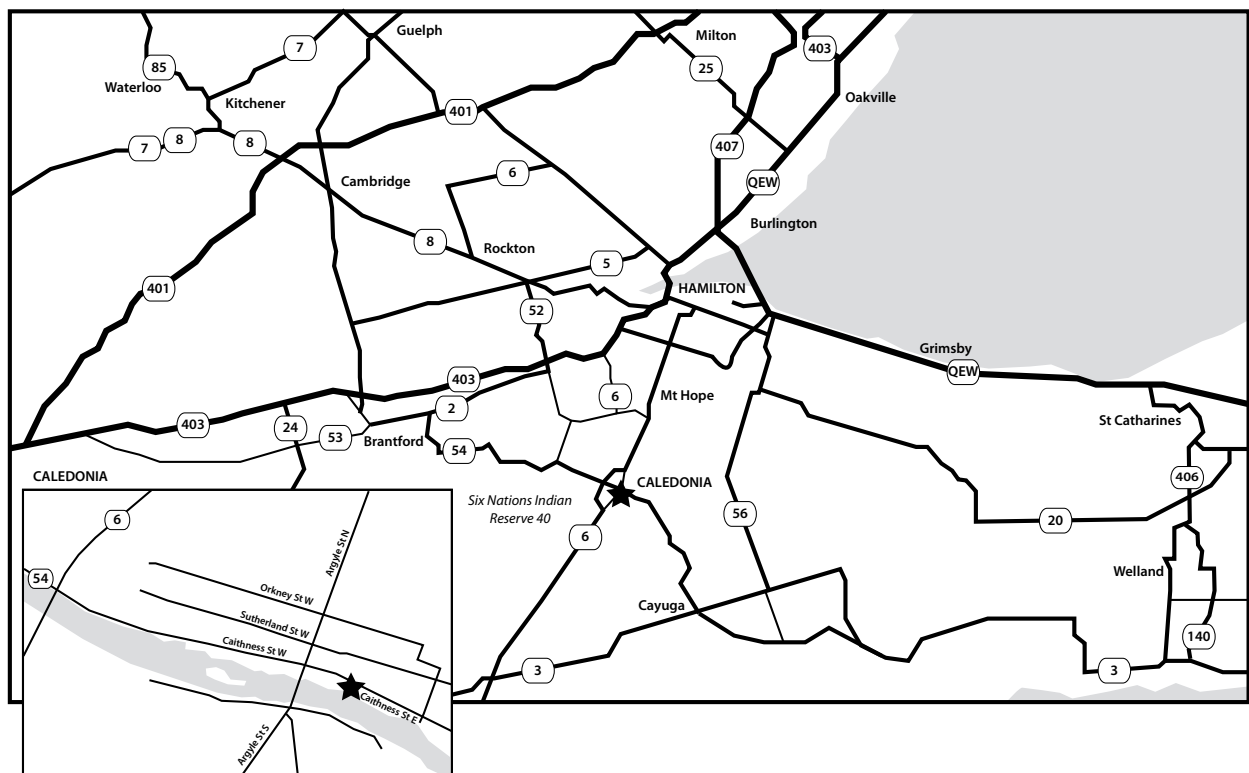

**Directions to
Show Site**

From Toronto (via QEW):

Continue west on Queen Elizabeth Way (QEW) and merge onto Hwy. 403 West. Follow signs for Hamilton/Brantford. Exit onto Hwy. 6 South toward Caledonia/Port Dover. Stay on Hwy. 6 until Argyle Street North. Turn left onto Caithness Street east (Hwy. 54). Show site is on the right.

From Toronto (via 401 and no toll roads):

Heading west on Hwy. 401, merge onto Hwy. 403 (follow signs for QEW via Hwy. 403/Hamilton). Continue on Hwy. 403 (follow signs for Hamilton/Brantford). Exit onto Hwy. 6 toward Caledonia/Port Dover. Stay on Hwy. 6 until Argyle Street North. Turn left onto Caithness Street east (Hwy. 54). Show site is on the right.

From London/Brantford:

Continue east on Hwy. 401 toward Exit 189. Keep right onto Hwy. 403 (follow signs for Hamilton/Niagara Falls/Brantford). Take exit 41 for Garden Avenue toward Cainsville. Turn right onto Garden Ave (signs for Garden Avenue S/Cainsville). Continue onto Brant County Road for approx. 2.5 km. Turn left onto Hwy 54 (signs for County Road 54 E/ Cayuga/Caledonia). Show site will be on the right