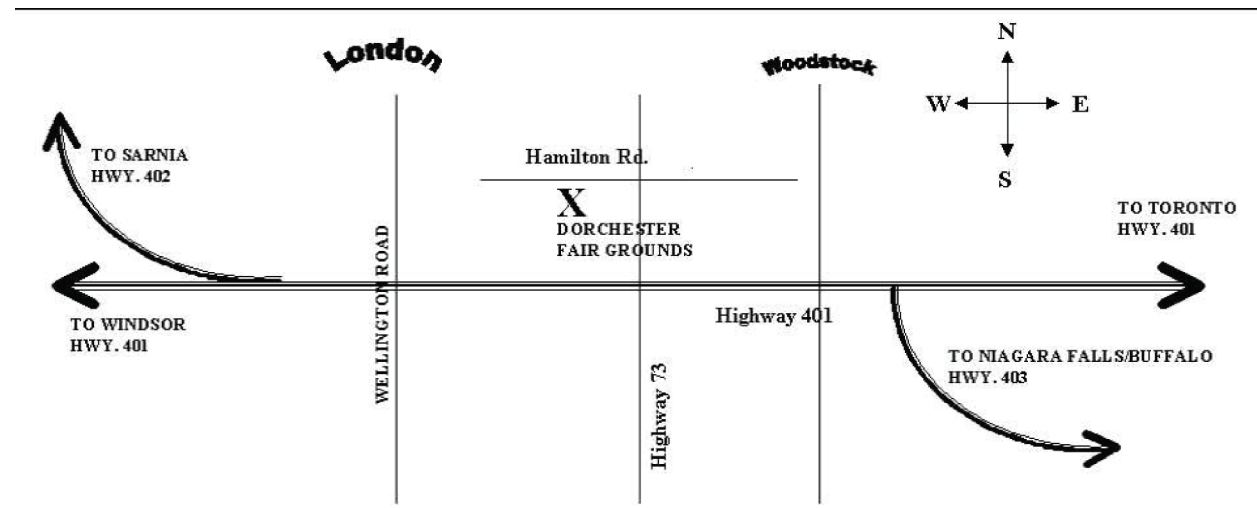

CAMPING & RV PARKING

- Our show venue has great camping facilities, acres and acres of level grassland, lots of water, 15 amp electrical outlets,
- Washrooms & shower facilities available 24 hours to our exhibitors.
- Dump Station on Site. **NO DUMPING DURING SHOW HOURS.**
- All units must be self-contained including the storage of grey and black water.
- Owners will abide by the placement of their trailers, motor homes and vehicles by the show superintendent or their parking designate.
- Campers arriving on Wednesday should arrive **AFTER 2:00 P.M.** and **BEFORE 9:00 P.M.** Your cooperation is appreciated.
- Camping Cost: $100.00 for the weekend or any part thereof. This must be paid upon arrival.
- Garbage Bin will be supplied. **ALL GARBAGE BAGS MUST BE TIED and deposited in the BIN.**