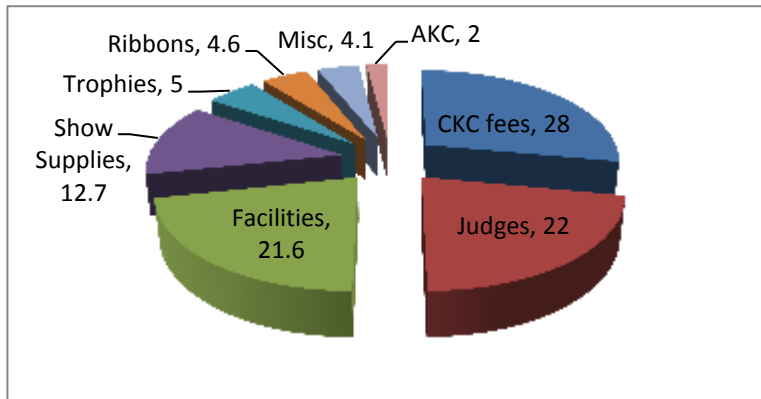

Special Note to Exhibitors: Upon first arrival at the show -
Please sign in at the Club secretaries table to obtain your Exhibitors Wrist Band. You will need to wear the wrist band at all times to pass through our gates. Without your wrist band (or receipts) you will be asked to pay admission at the gate before passing through.

Where Your Entry Fees Go! CKC Fees increased January 2012 to $8.40 per day
CKC Fees – 28 %, Judges – 22 %, Facilities – 21.6 %, Show Supplies – 12.7 %, Trophies – 5 %, Ribbons – 4.6 %, Miscellaneous – 4.1 % Returned to AKC – 2 %

proudly supports The Alberta Kennel Club with a **VIVA LAS VEGAS TRIP – WIN A TRIP FOR TWO**

Includes 2 nights and 3 days – airfare and accommodations included*.
An arm band draw will be made on Saturday before BEST IN SHOW.
Everyone can be a winner! Every entry is included in the draw!
*Taxes are the responsibility of the winner

The Alberta Kennel Club will not be responsible for the loss or injury to any dog, or for the possessions of any exhibitor whether a result of accident or any other cause. It is expressly understood that every dog at these show is in the care, custody, and control of the owner or handler during the entire time the dog is on the show premises. The welfare of an exhibitor's child is the responsibility of the exhibitor. It should be understood that exhibitors will exercise control and restraint over their children. The Alberta Kennel Club will not be responsible for injury to any child whether by accident or any other cause.

Ready... Aim... FIRE!

DUNK TANK!
Sun., Aug. 5th after BIS
at the Wash Racks

Tired of losing to that "Dog Show Celebrity"? Want to take out your frustrations?
THEN COME ON OUT TO THE DUNK TANK!

Spend some time at the Bon-Fire roasting your Hot Dogs and Marshmallows while the Celebs freeze their ..... off! BYOB!

Cost:
2 Balls $5
5 Balls $10
"Bucket of Balls" $20

Sponsored by the Alberta Kennel Club and the CPMA

Conformation	Friday		Saturday		Sunday	Monday		
Group 1	-	-	122	-	118	107		
Group 2	-	-	94	-	91	89		
Group 3	153	-	179	-	166	138		
Group 4	-	-	77	-	79	72		
Group 5	102	-	102	-	103	97		
Group 6	62	-	73	-	71	65		
Group 7	78	-	86	-	80	76		
Baby Puppy	-	-	-	-	49	40		
Totals	395	-	733	-	757	684		
Ex. Only	11	-	6	-	27	15		
Sweepstakes	-	-	-	-	81	-		
Conf. Totals	406	-	754	-	865	699		
Obedience	# 1	# 2	# 3	# 4				
Total	31	32	31	32				
Rally					# 1	# 2	# 3	# 4
Rally-O Total					58	56	47	44
Agility					# 1	# 2	# 3	# 4
Agility Total					134	125	133	124
Totals	469		817		1238		1047