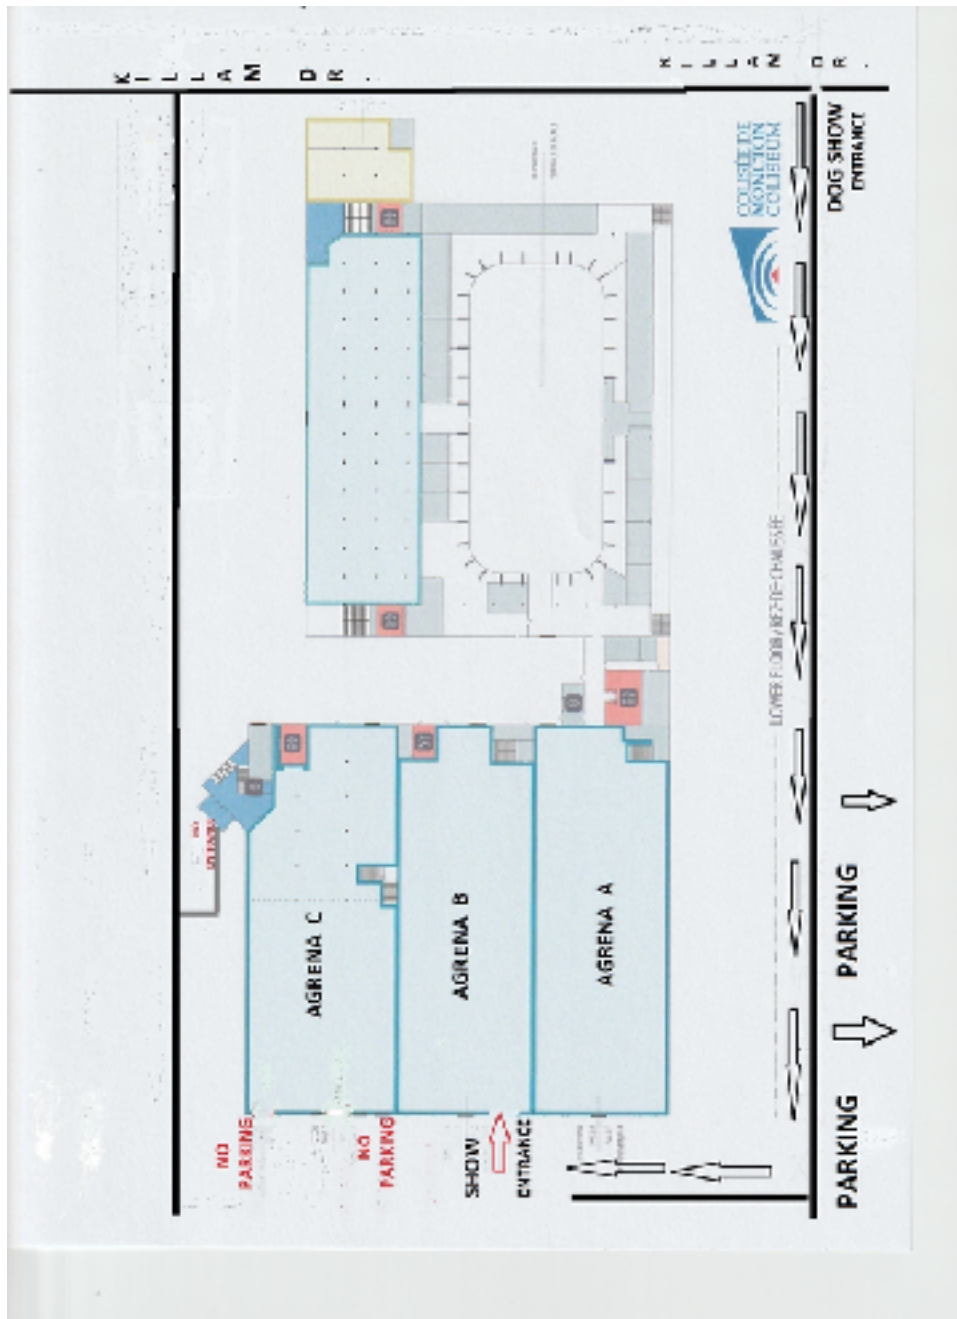

Riverview Animal Hospital
550 Pine Glen Road, Riverview, NB e1B 4X2
506 - 387 - 4015

Directions to Veterinarian from Show Site

Exit parking lot at the show site, right turn onto Killam Drive, cross over overpass and take exit marked Riverview, at traffic circle take second exit to Riverview, go under overpass and take exit onto Route 114 Coverdale Road, second set of lights on the right is the Pine Glen Road.