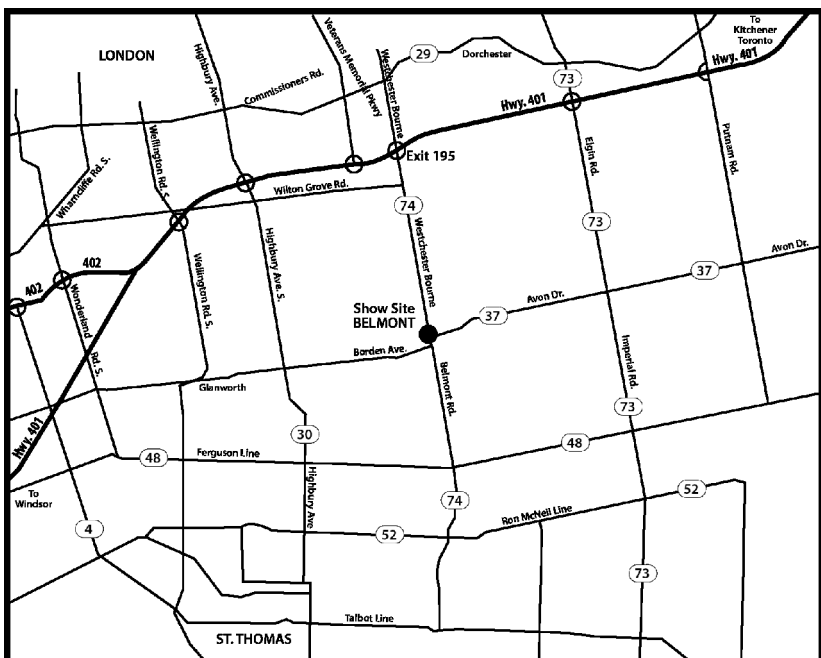

Directions:

From Hwy. 401 at Exit 195,
take Hwy. 74 (Westchester Bourne)
south.
Westchester Bourne becomes Main
Street.
Main Street is also known as
Belmont Road.

FRIDAY, MAY 10, 2019
SHOW #1

RING 1 - JUDGE: Mr. S. Shields