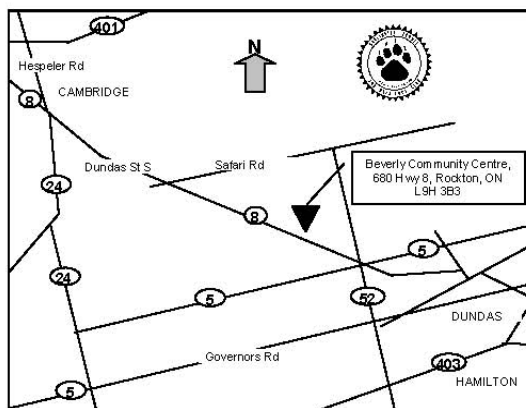

BURLINGTON KENNEL & OBEDIENCE CLUB Judging Schedule

Friday,
Saturday & Sunday
September 23, 24, 25, 2011

Beverly
Community Centre,
680 Hwy 8,
Rockton, ON
L9H 3B3

(map only reference
please refer to an official Ontario road map)

Please note: FBJ = Follows Breed Judging
BP = Baby Puppy

SHOW # 1 - BURLINGTON KENNEL & OBEDIENCE CLUB - FRIDAY SEPTEMBER 23, 2011

Ring # 1	Michael Gelinas				
8:00 AM	2 Pointer	0	0	0	0
	1 Pointer (GSH)	0	0	1	0
	1 Retriever (Flat-Coated)	0	0	0	1
	3 Retriever (Golden)	2	1	0	0
	1 Retriever (NSDT)	0	0	1	0
	1 Setter (Gordon)	0	0	1	0
	6 Spaniel (Am Cocker)	3	2	0	1
	1 Spaniel (Brittany)	0	0	0	1
	1 Spaniel (Welsh Springer)	1	0	0	0
	1 Weimaraner	0	1	0	0
	6 Retriever (Labrador)	0	4	1	1
8:55 AM	GROUP ONE				
9:20 AM	1 Borzoi	0	0	1	0
	1 Dachshund (MSH)	0	0	1	0
	1 Deerhound (Scottish)	0	1	0	0
	4 Irish Wolfhound	1	2	0	1
	2 Rhodesian Ridgeback	1	0	1	0
	2 Saluki	1	1	0	0
	2 Whippet	0	1	0	1
	1 Afghan Hound	0	0	1	0
9:50 AM	GROUP TWO				
10:05 AM	1 Bull Terrier (Miniature)	0	0	1	0
	1 Cesky Terrier	0	0	1	0
	1 Fox Terrier (Smooth)	0	0	1	0
	1 Lakeland Terrier	0	0	1	0
	1 Norfolk Terrier	0	0	0	1
	4 Schnauzer (Miniature)	1	2	1	0
	2 Scottish Terrier	0	1	1	0
	2 SC Wheaten Terrier	1	1	0	0
	2 West Highland White	0	2	0	0
10:40 AM	GROUP FOUR				
11:00 AM	4 CKC Spaniel	3	1	0	0
	1 Chihuahua (Short Coat)	0	0	0	1
	1 Chinese Crested	0	0	1	0
	2 Havanese	0	1	1	0
	1 Italian Greyhound	0	0	0	1
	3 Miniature Pinscher	2	0	1	0
	3 Pekingese	0	0	2	1
	4 Pomeranian	1	3	0	0
	1 Poodle (Toy)	0	0	0	1
	1 Toy Manchester Terrier	0	1	0	0
	3 Yorkshire Terrier	0	3	0	0
	GROUP FIVE				

Friday September 23, 2011 Show # 1
BEST IN SHOW & Best Puppy In Show
Michael Gelinas

Follows the Completion of the Last Group Judged in Show # 1

Ring # 2	Donna Conod				
8:00 AM	1 Alaskan Malamute	0	0	0	1
	6 Boxer	1	3	2	0
	4 Bullmastiff	2	1	1	0
	8 Doberman Pinscher	4	2	2	0
	1 Great Dane	1	0	0	0
	1 BP - Port Water Dog	0	1		
	3 Port Water Dog	1	2	0	0
	3 Schnauzer (Giant)	2	1	0	0
	2 Siberian Husky	0	2	0	0
9:15 AM	GROUP THREE				
9:35 AM	1 Australian Cattle Dog	0	0	1	0
	2 Bearded Collie	0	1	1	0
	2 Belgian Shepherd Dog	1	1	0	0
	1 Bouvier des Flandres	1	0	0	0
	1 Briard	1	0	0	0
	2 Collie (Rough)	0	1	1	0
	2 German Shepherd Dog	1	0	0	1
10:00 AM	2 Iceland Sheepdog	1	1	0	0
	1 Old English Sheepdog	0	1	0	0
	1 BP - Polish Lowland	0	1		
	1 Polish Lowland Sdog	0	1	0	0
	1 Puli	0	0	0	1
	5 Shetland Sheepdog	1	3	1	0
10:25 AM	GROUP SEVEN				
10:55 AM	1 Am Eskimo Dog (Min)	0	1	0	0
	1 Bichon Frise	0	0	1	0
	3 Bulldog	3	0	0	0
	2 Poodle (Miniature)	0	2	0	0
	3 French Bulldog	0	2	0	1
	1 Keeshond	1	0	0	0
	1 Lowchen	0	1	0	0
	5 Poodle (Standard)	2	2	1	0
	1 Shih Tzu	0	0	0	1
11:35 AM	GROUP SIX				

For Reference only (Schedule within is official)

SHOW TOTALS & GROUP JUDGING

FRIDAY SEPTEMBER 23, 2011 - Show # 1

Grp	Time	Judge	Ring #	Totals
1	8:55 AM	MG	1	24
3	9:15 AM	DC	2	29
2	9:50 AM	MG	1	14
7	10:25 AM	DC	2	22
4	10:40 AM	MG	1	15
6	11:35 AM	DC	2	18
5	FBJ	MG	1	24
TOTAL				146