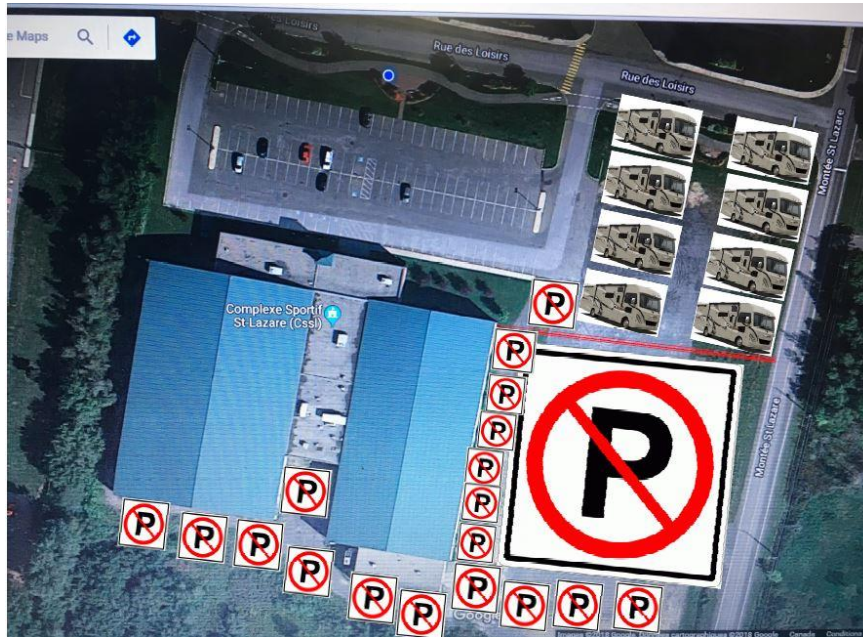

58 Dogs, 6 Baby Puppy

*** Group Judging To Follow Last Breed ***

PARKING & CAMPING

DIRECTIONS COMPLEXE SPORTIF ST-LAZARE 1850 RUE DES LOISIRS ST-LAZARE J7T 3B4

Highway 20 from the East (Montreal)

Stay on the 20 to Exit 22