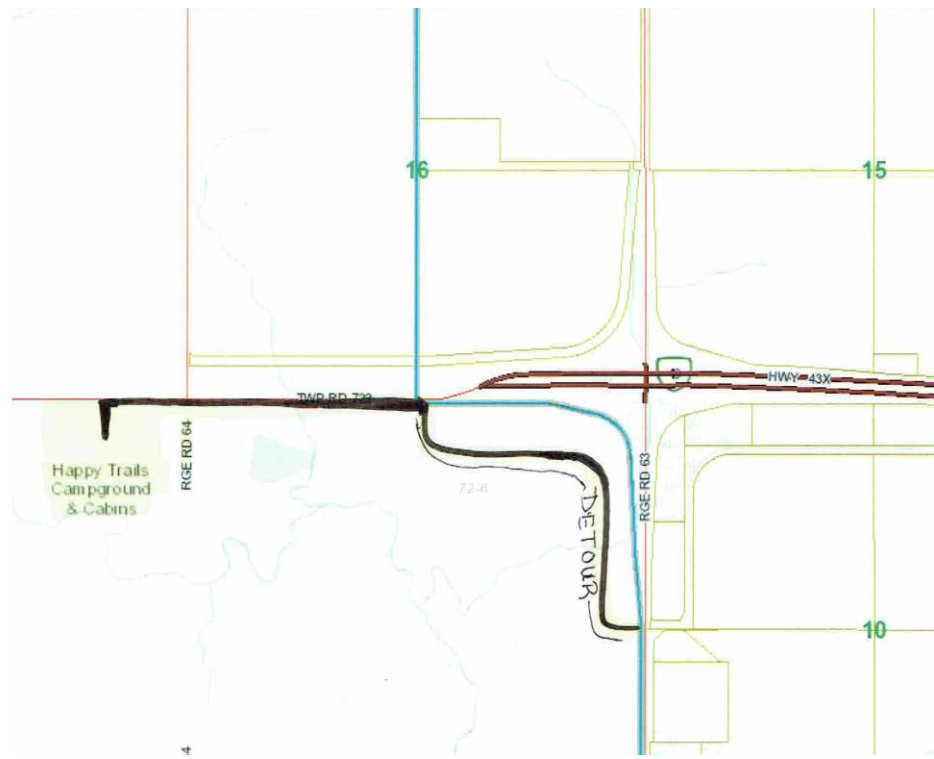

## **POSSIBLE DETOUR DUE TO ON GOING CONSTRUCTION**

**ACCESS TO THE HAPPY TRAILS CAMPGROUND IS NOT CURRENTLY AT THE END OF HWY 43X. IF YOU LOOK AT THE MAP BELOW YOU WILL ONLY BE ABLE TO ACCESS CAMPGROUND OFF OF 116 st AT 162 ave/TWP 722 WEST.**

- 1. If you are coming on hwy 43 from the east you will continue over the over pass onto hwy 43x, then turn left at 116 st and or signed detour, then first right at 162 ave. also known as TWP 722, follow the road to us.**
- 2. If you are accessing us on hwy 43 from the west you will turn left onto 116 st. and go north to 162 ave, also known as TWP 722 then turn left and follow the road to us.**
- 3. If you are accessing us from hwy 40 from the south, you will turn left at 100 ave. then turn right on 116 st. and go to 162 ave/TWP 722 and turn left**