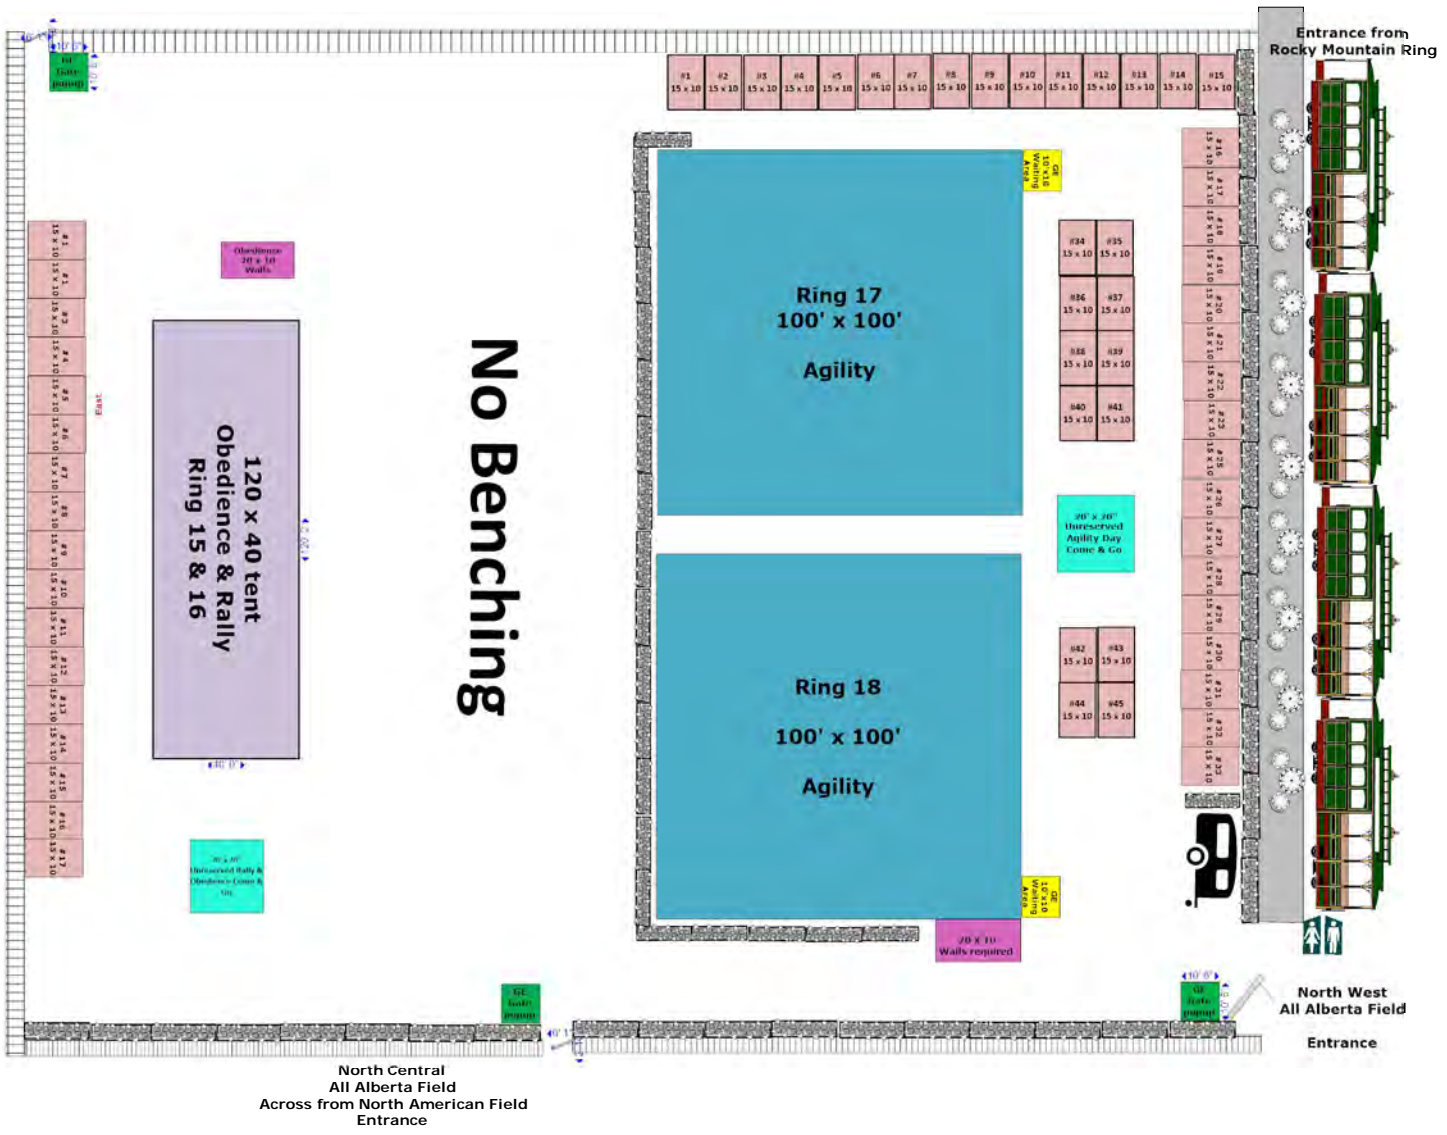

GE Tent 20' x 20'

GE Tent 20' x 20'

GE Tent 20' x 20'

SATDF Sides 20' x 20'

TERRIER Sides 20' x 20'

POODLE Sides 20' x 20'

NOTICE OF JUDGING CHANGE

Please note the following change of judges: