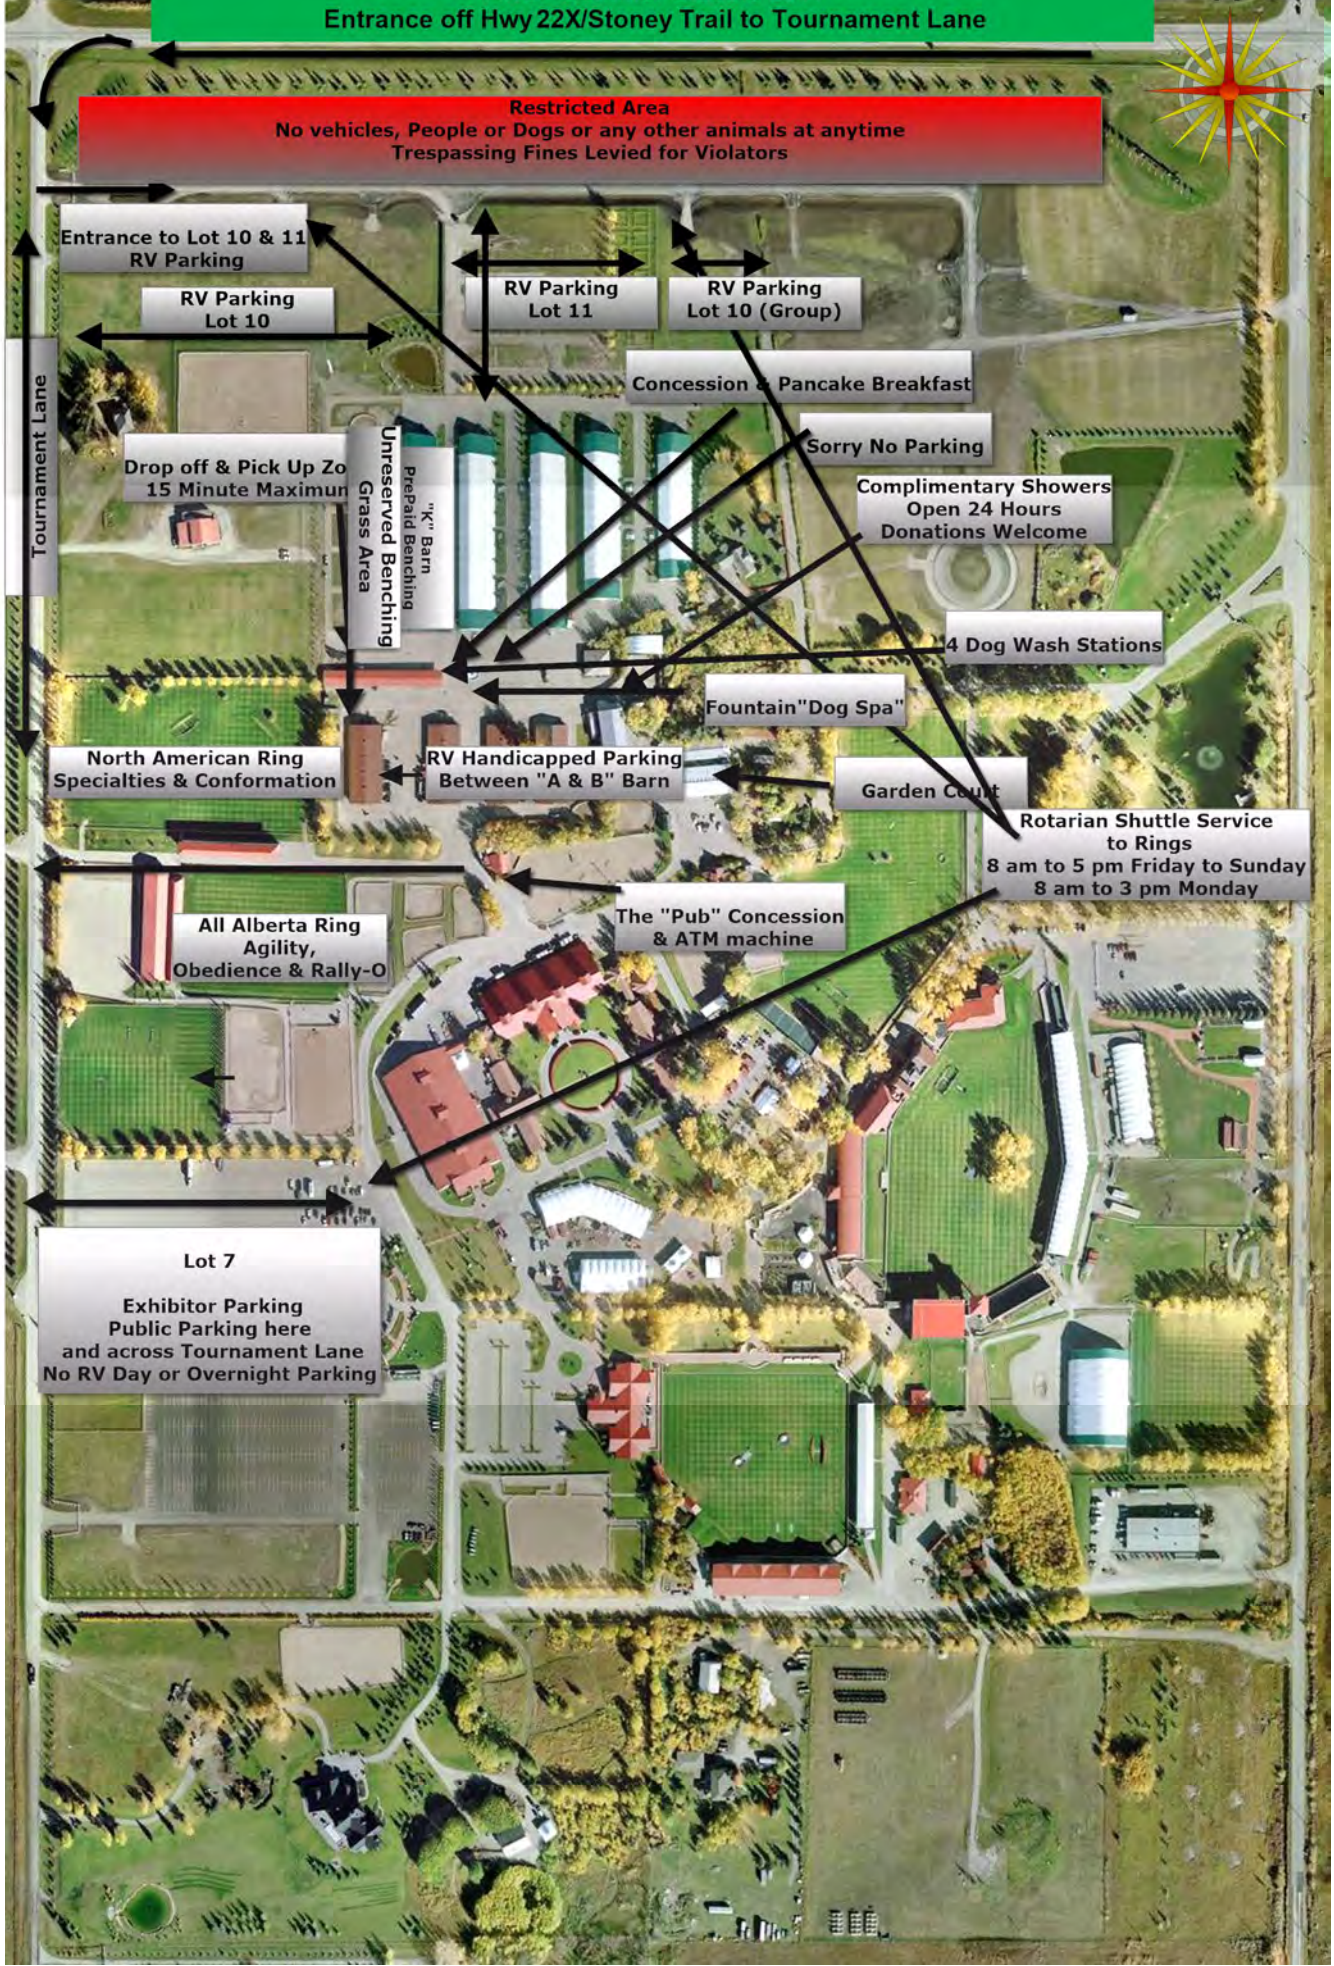

Site Map
AKC - Summer Classic 2017
Entrance off Hwy 22X/Stoney Trail to Tournament Lane

N

Restricted Area
No vehicles, People or Dogs or any other animals at anytime
Trespassing Fines Levied for Violators

Entrance to Lot 10 & 11
RV Parking

RV Parking
Lot 10

RV Parking
Lot 11

RV Parking
Lot 10 (Group)

Concession & Pancake Breakfast

Sorry No Parking

Complimentary Showers
Open 24 Hours
Donations Welcome

Drop off & Pick Up Zone
15 Minute Maximum

Unreserved Benching
Grass Area
"K" Barn
Prepaid Benching

4 Dog Wash Stations

Fountain "Dog Spa"

North American Ring
Specialties & Conformation

RV Handicapped Parking
Between "A & B" Barn

Garden Court

Rotarian Shuttle Service
to Rings
8 am to 5 pm Friday to Sunday
8 am to 3 pm Monday

All Alberta Ring
Agility,
Obedience & Rally-O

The "Pub" Concession
& ATM machine

Lot 7

Exhibitor Parking
Public Parking here
and across Tournament Lane
No RV Day or Overnight Parking