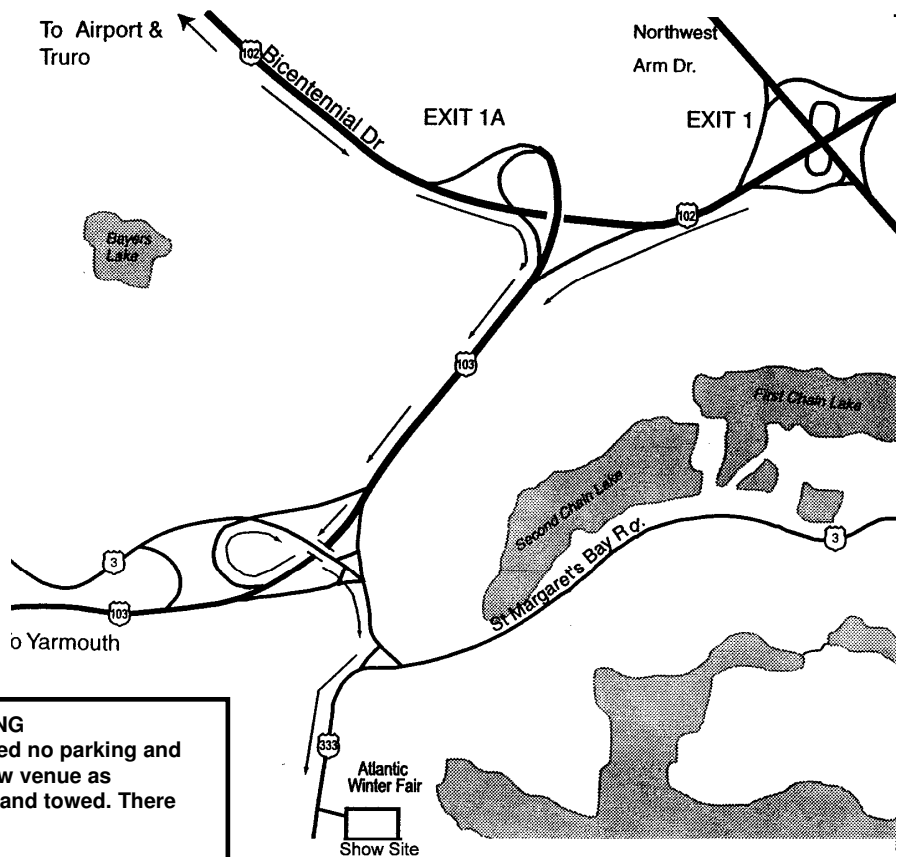

Saturday September 5, 2015

SWEEPSTAKES:

Judge: Brian Stevens
Ring: 3 Time: 9:00

Puppy Sweeps 1M,1F
 Veteran Sweeps 1M,4F

Directions to show site:

From Hwy 102 take Exit 1A onto Hwy 103. Take exit 2B onto Hwy 3. At the lights go right onto the Prospect Road (Hwy 333). Exhibition Park is about 1km on your left. Go through the gate at the right of the building for parking and admission to the show site.

CONFORMATION

JUDGE: Doreen Marsh
Ring: 3 Time: 9:30

Males	4
Male Veterans	1
3-6 Puppy Females	2
Females	5
Female Veterans	4
Male Specials	9
Female Special	9
Totals	34
Stud Dog	1
Brood Bitch	4
Brace	4

PARKING
 Please observe the posted no parking and fire lane signs at the show venue as violators will be ticketed and towed. There will be NO exceptions