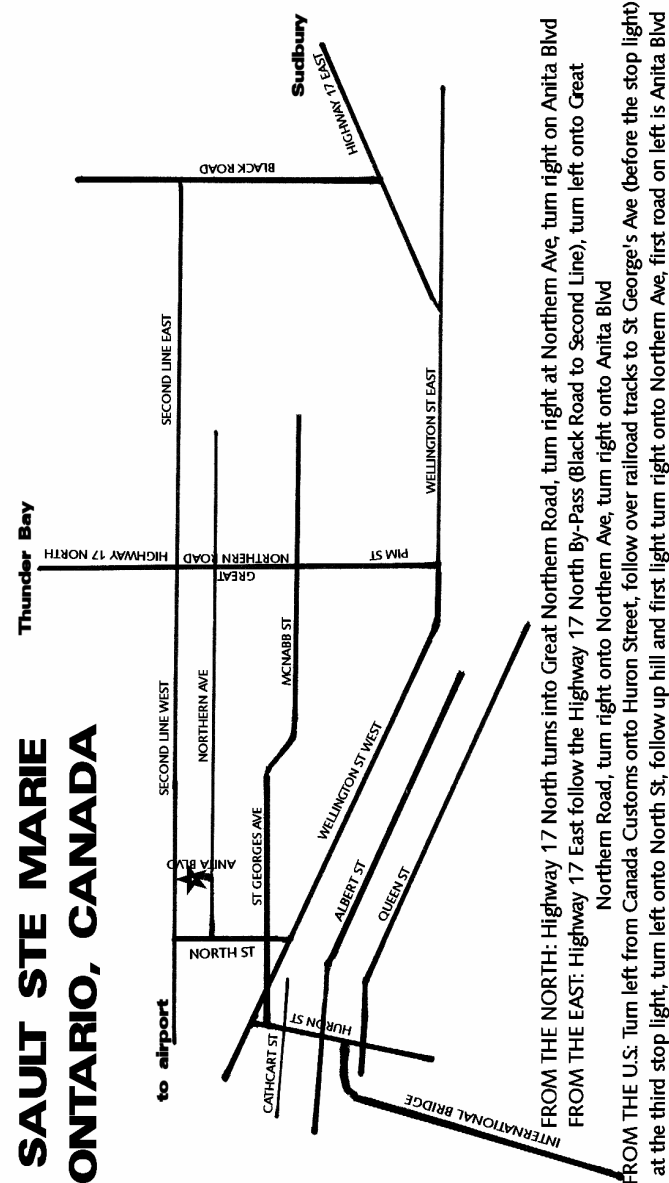

ALGOMA DOG FANCIERS

JUNE 22, 23, 24 / 2011

2 Shows per day

SOO CURLING ASSOCIATION

124 Anita Blvd, Sault Ste Marie, Ontario CANADA

SATURDAY

JUNIOR HANDLING

EYE CLINIC

SUNDAY

NORWEGIAN ELKHOUND BOOSTER SHOW #5

The building will be open Thursday evening from 5pm for exhibitors' setup

The building hours for the weekend are 6:30 am - 11 pm

Home cooked food and snacks available upstairs in the building

Free coffee and muffins will be available in the morning for all exhibitors

	1	2	3	4	5	6	7
Fri ~ #1 108	17	20	15	7	20	7	22
Fri ~ #2 113	19	21	16	7	22	7	21
Sat ~ #3 117	22	23	17	7	20	7	21
Sat ~ #4 120	24	20	17	7	24	7	21
Sun ~ #5 127	22	26	19	9	22	7	22
Sun ~ #6 124	23	24	19	9	21	7	21

**SAULT STE MARIE
ONTARIO, CANADA**