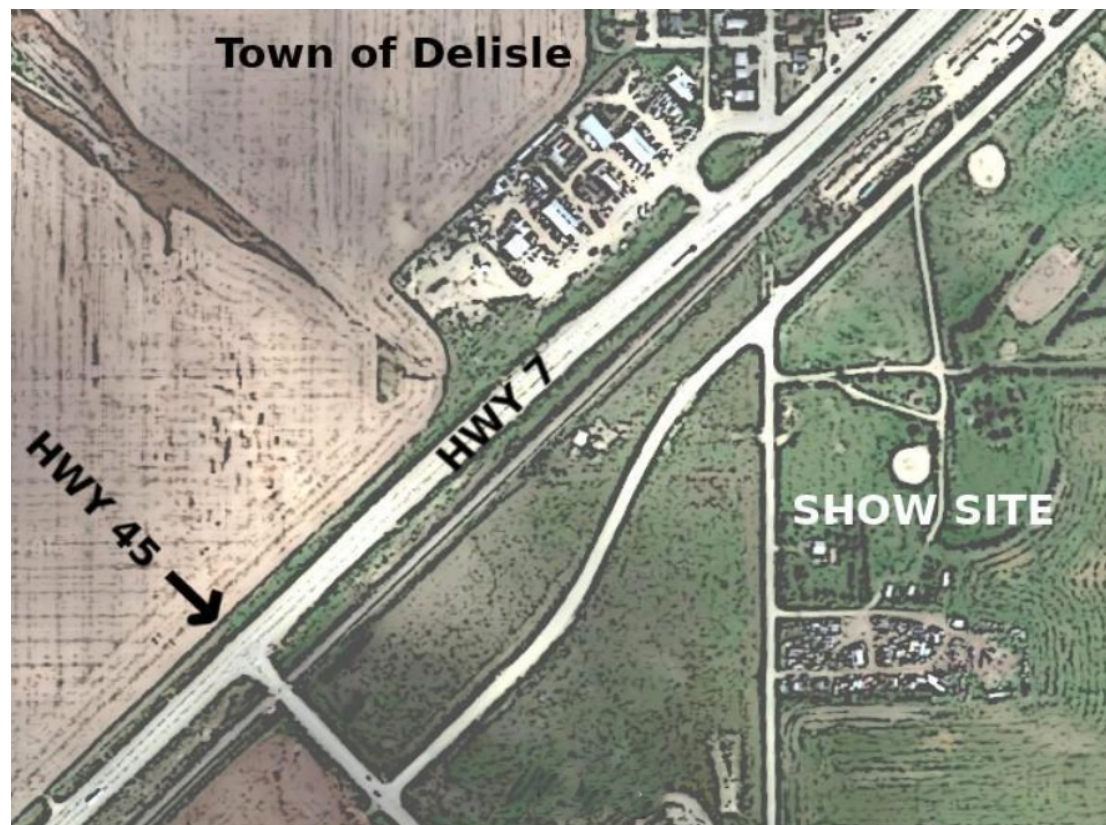

Food Services: There are no food or drink sales at the site. Remember to pack a lunch for your party. (Food services are available in the town.)

Bottled water will be provided for exhibitors and dogs at ringside.

The site has no electric or water service, exhibitors must supply their own generators.

RVs: Water tanks can be filled at the town maintenance building (coin op) adjacent the water tower. An RV dump station is located at the water treatment plant directly west of town.

Exhibitors may remain at the grounds if you are between shows, courtesy of the town. Please be a good guest and remove all refuse when you depart.

Keep dogs well away from any equestrian activities, and always on leash as there may be wildlife in the area.

This venue can be windy! Please bring your own cover and plan accordingly.

Held outdoors under CKC rules. In case of dangerous weather, the shows may be moved to the Delisle Centennial Arena at the direction of the Show Committee.

For assistance, contact the Show Chair at 306-493-2278