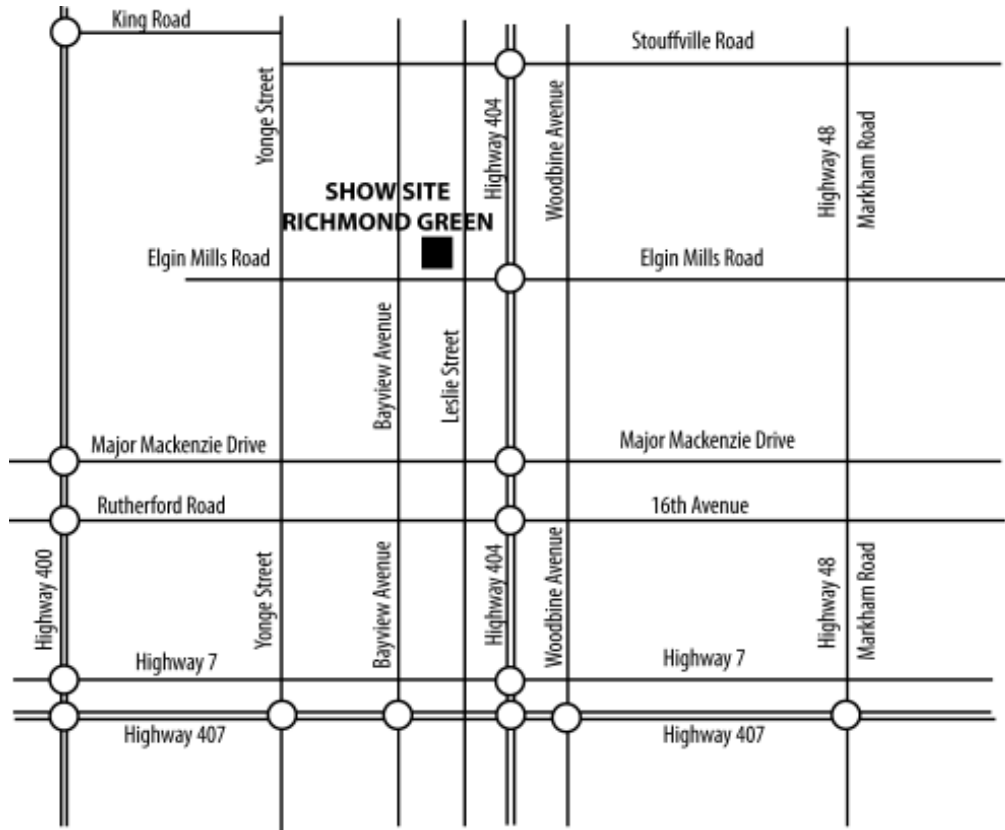

JUDGING SCHEDULE

THURSDAY, AUGUST 25, 2011
FRIDAY, AUGUST 26, 2011
SATURDAY, AUGUST 27, 2011
SUNDAY, AUGUST 28, 2011

Richmond Green Sports Complex
1600 Elgin Mills Road East
Richmond Hill, Ontario

SHOW SECRETARY