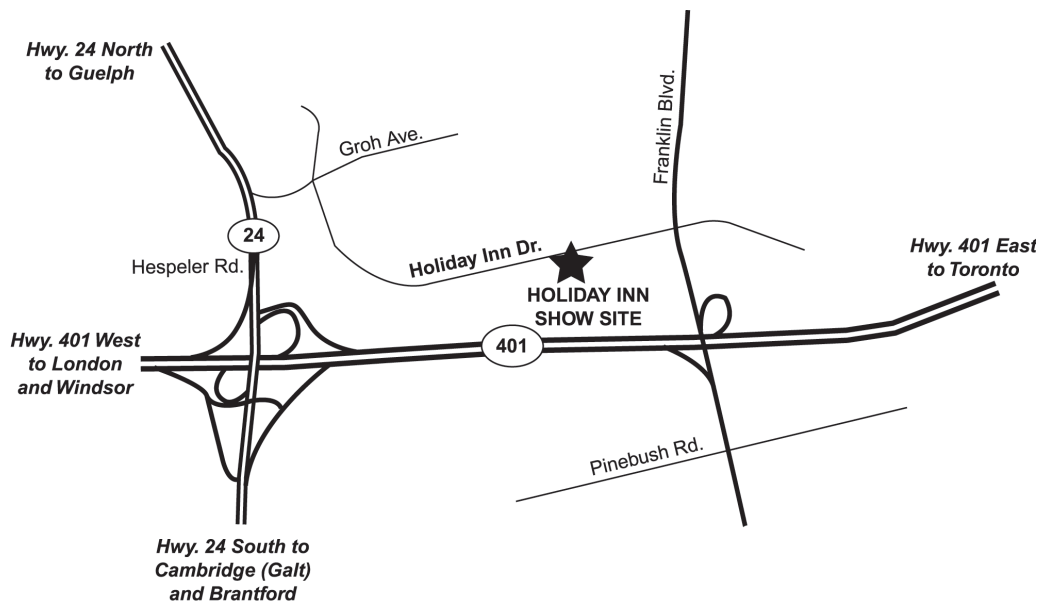

CONFORMATION SHOW SITE MAP