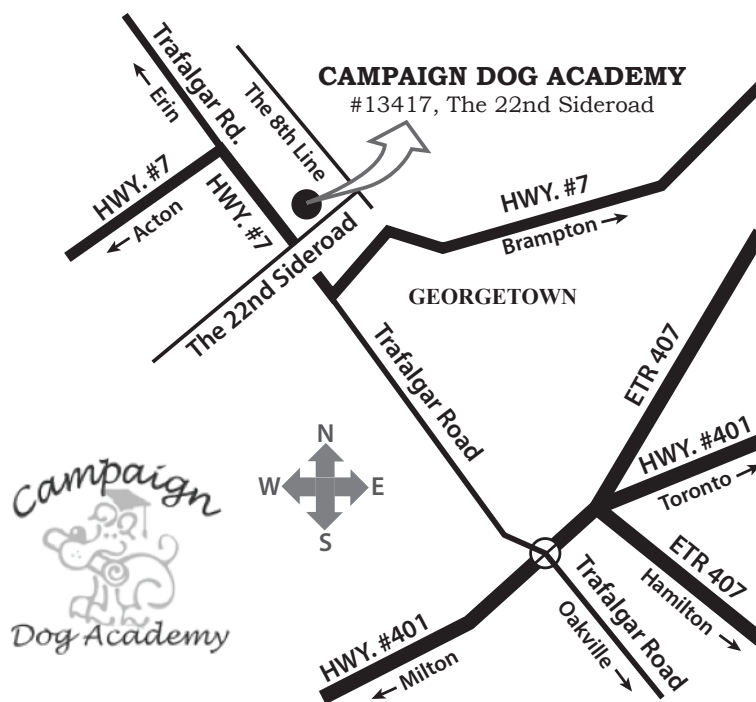

Judging for Rally is based on 20 dogs per hour.

Lunch break will be posted at the judge's discretion.

CONFORMATION SHOW SITE MAP

OBEDIENCE & RALLY OBEDIENCE TRIALS MAP

No food or beverages are available for purchase at the site.