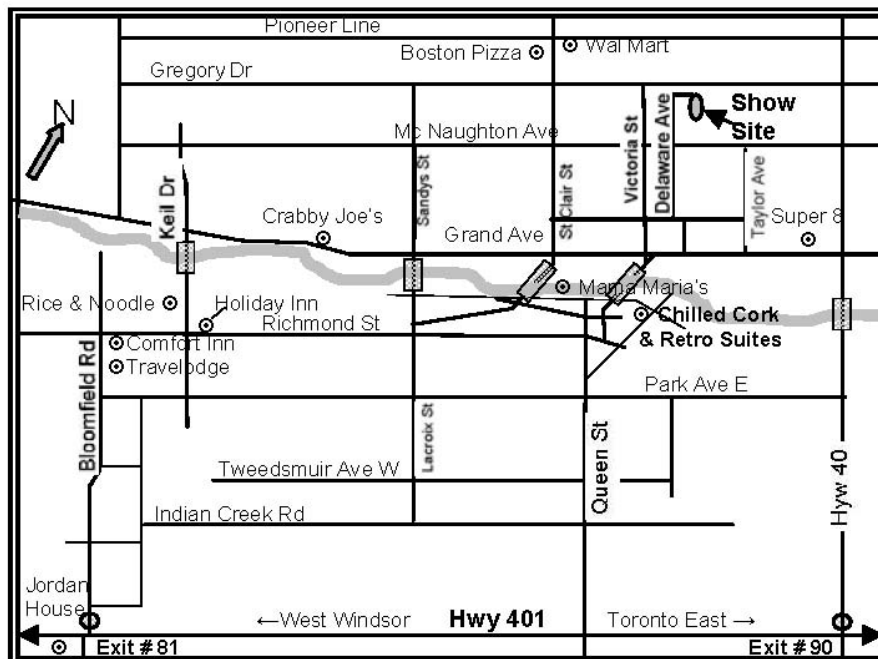

KENT KENNEL KLUB INC
Judging Schedule – Friday, Saturday & Sunday
April 15, 16, 17, 2016
William Erickson Arena,
341 Delaware Ave., Chatham, Ontario. N7L 2W9

Set-Up - The building will be open for the convenience of Exhibitors for Set-up at **6 pm Thursday**, and the building will close at 9 pm. There will be Security Thursday, Friday & Saturday evenings. Building will open at 6 am & close at 9:30 pm each day