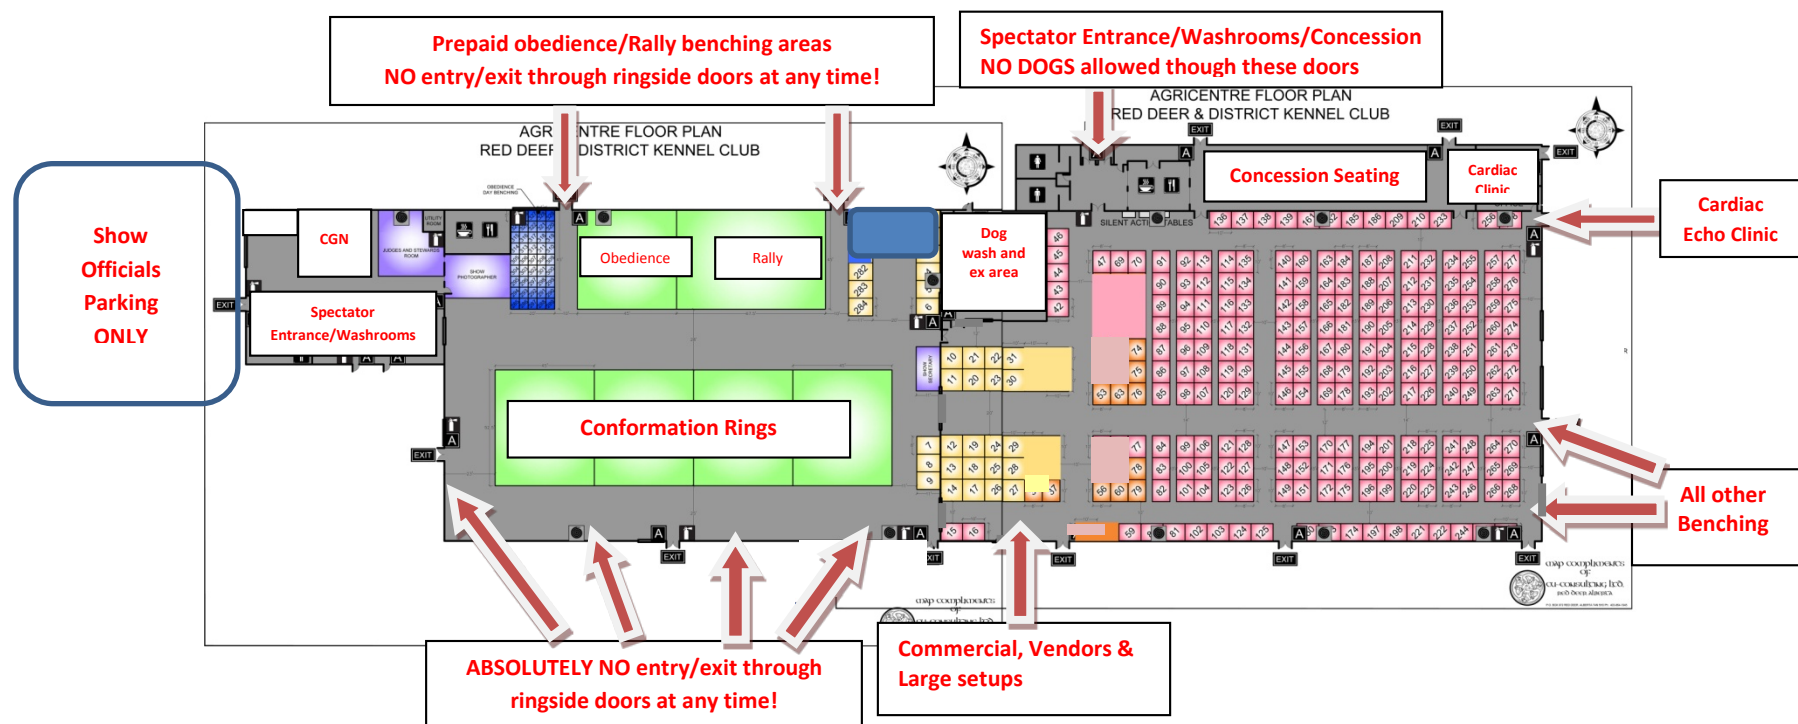

Exhibitors affected by the change may withdraw their entries up to one hour before judging of the breed, providing that notice of withdrawal is made in writing to the Show Secretary

Times for setup entry on Thursday afternoon: 12 pm – South overhead door: Vendors
 2 pm – South overhead door: Large (4-6+ spaces) reserved setups
 4 pm – South East overhead doors: All other benching

If you enter the building and set up/save spaces prior to these times, you will be removed. Anyone verbally abusing show volunteers will be immediately removed from the show premises.

Large overhead doors will be opened at the above listed times on Thursday afternoon ONLY and will not be opened again until after completion of Best In Show Sunday afternoon.