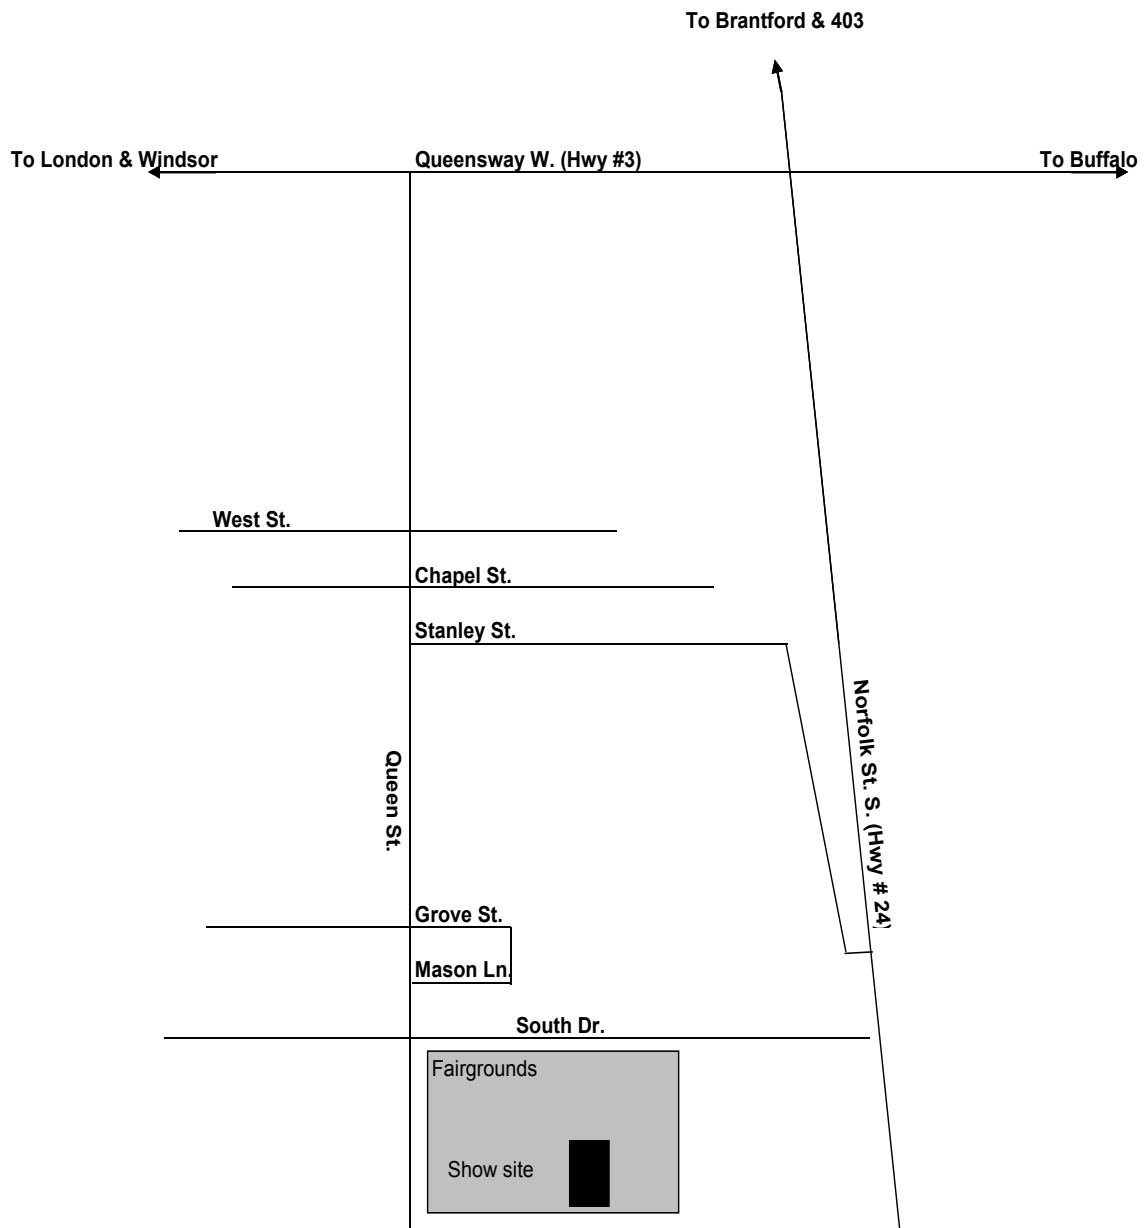

SUMMARY

	<u>Fri-Show 1</u>	<u>Fri-Show 2</u>	<u>Saturday</u>	<u>Sunday</u>
Group 1	33	33	46	51
Group 2	13	13	19	14
Group 3	30	31	47	46
Group 4	17	21	25	23
Group 5	42	38	34	40
Group 6	31	29	37	33
Group 7	<u>34</u>	<u>35</u>	<u>50</u>	<u>40</u>
	200	200	258	247
Specialty Show			<u>16</u>	
			274	

BUCKLE UP *** DRIVE SAFELY *** SEE YOU AT THE FAIRGROUNDS

In Simcoe

From # 24 (Norfolk St) follow to South Dr. Go west on South Drive

From #3 (Queensway) follow to Queen Street, and go south to South Drive