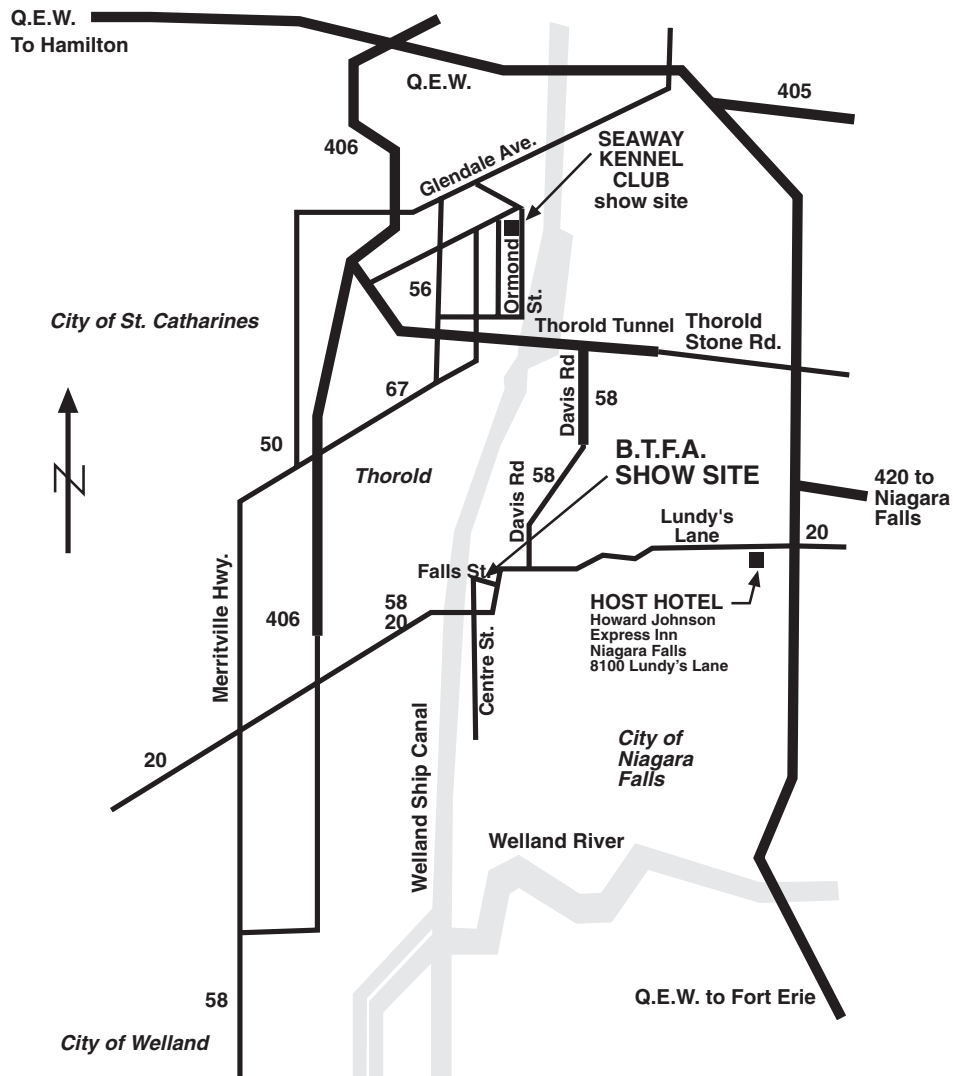

### **DIRECTIONS TO HOST HOTEL FROM HAMILTON & TORONTO**

Take Hwy 401 to Hwy 427 to Q.E.W. Hamilton/Niagara. From Q.E.W. take the Thorold Stone Rd. Exit. Turn right onto Thorold Stone Rd. At first lights turn left onto Montrose Rd. At third lights, turn right onto Lundy's Lane. Howard Johnson Express Inn - Lundy's Lane is on the left.

### **DIRECTIONS TO SHOW SITE FROM HAMILTON & TORONTO**

Queen Elizabeth Highway (Q.E.W.) to Hwy. 406 South. Travel south approx. 18 km. Turn left at Canboro Road onto Highways 20/58. Turn left at Centre Street and then right on Falls Street to Community Centre.