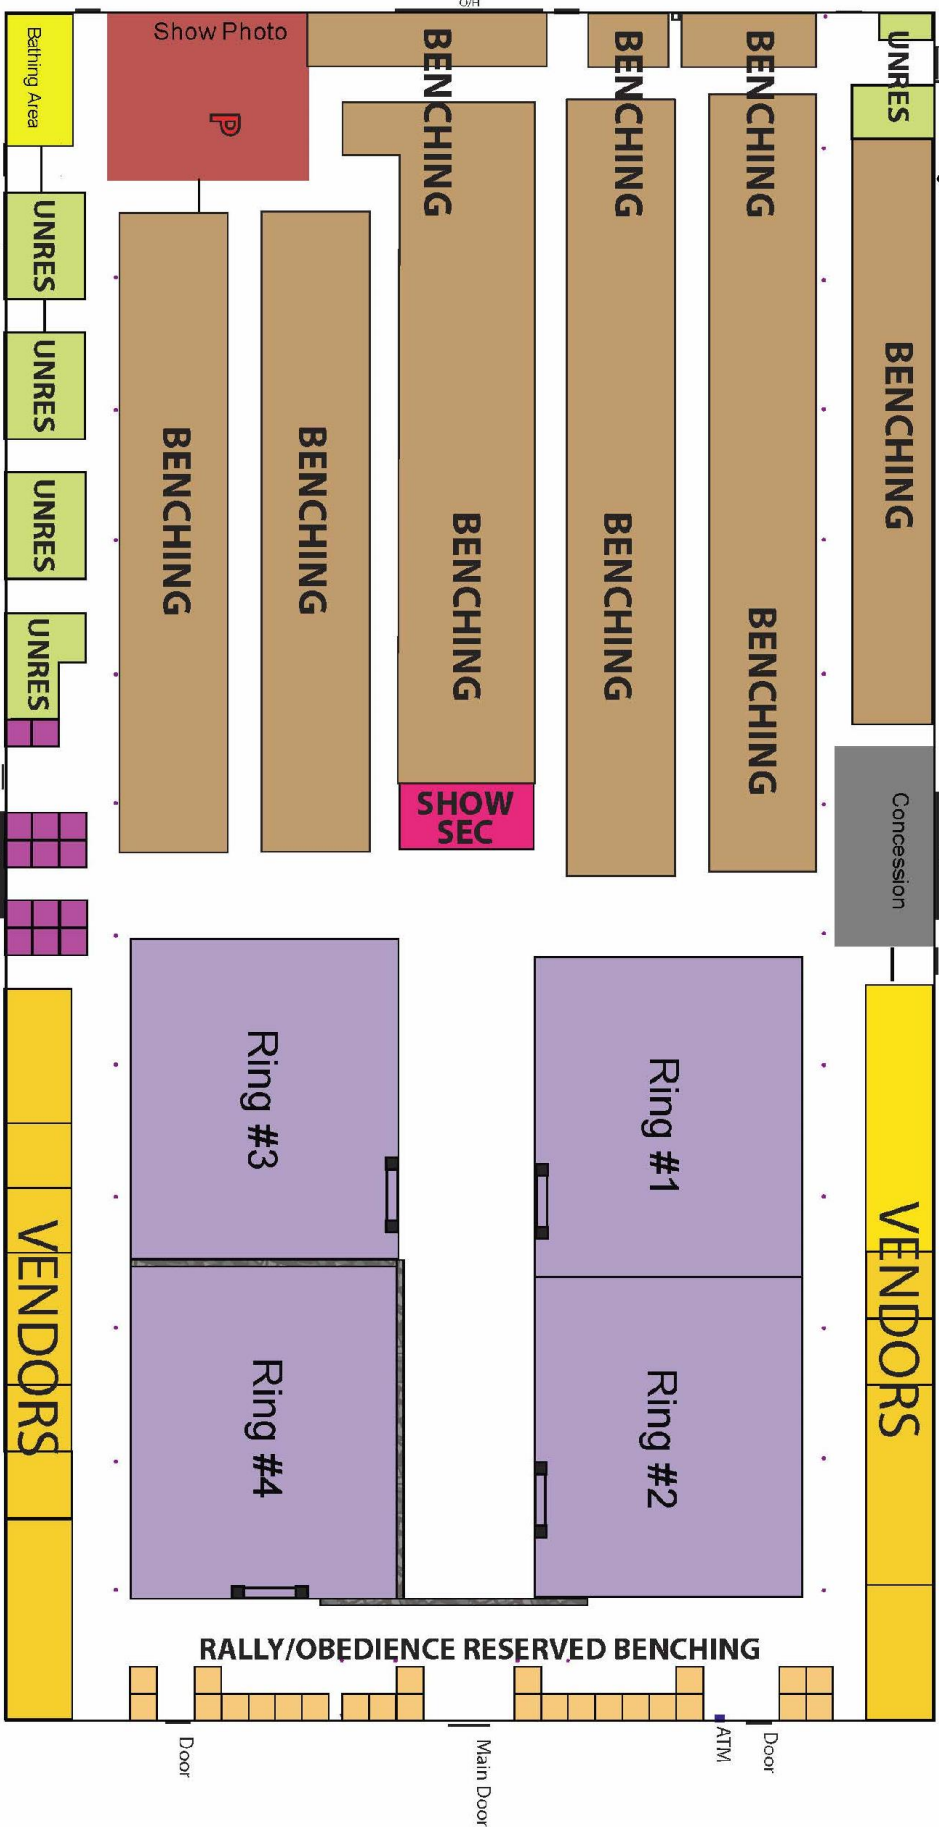

West Over-Head Door Entrance

RALLY/OBEDIENCE RESERVED BENCHING