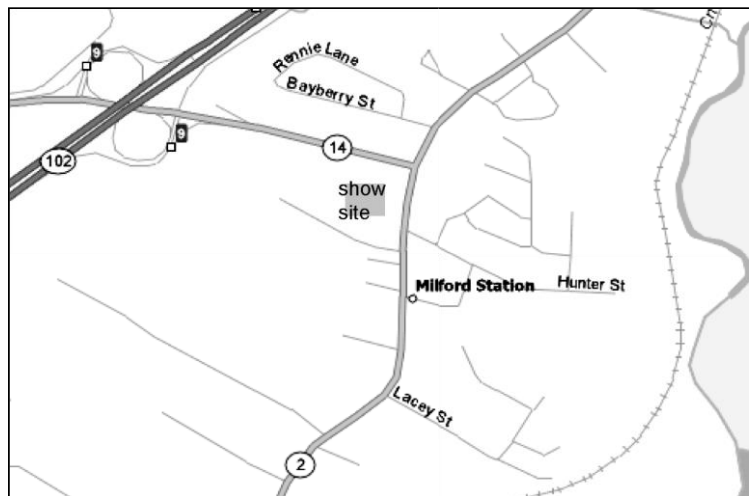

**NS GERMAN SHEPHERD DOG CLUB
SPECIALTY SHOW
JULY 6, 2024
JUDGING SCHEDULE**

Milford Recreation & Sports Field, Milford, NS

Please note that there will be a canteen with cold drinks, strawberry shortcake & Sandwiches

Dogs may enter the show premises any time prior to judging and leave the show premises when no longer required for judging. The show premises consist of the rings and the 3 metre space around them.

Times are based on judging at the approximate rate of 25 dogs per hour for Conformation.

Exhibitors and handlers are solely responsible for having their dogs at ringside when classes are called. It is not the responsibility of the Ring Steward to locate the dogs.

IMPORTANT NOTE FOR EXHIBITORS / PATRONS – Please note that the set up area for exhibitors and patrons will be on the far side of the ring. The restricted area along the near side of the ring will be clearly defined. Any exhibitor / patron set up inside the restricted area will be instructed to relocate. This is necessary to allow emergency access to the field should it be required. Thank you in advance for your co-operation

Futurity Judge: JOHN CROSBY

Starting time –	10:00	Ring 1
Junior	Males	2
	Females	3
Intermediate	Males	1
	Females	0
Senior	Males	1
	Females	<u>1</u>
Total Futurity		8

Maturity Judge: JOHN CROSBY

Males	3
Females	<u>3</u>
Total Maturity	6
Total Futurity / Maturity	14

OPENING CEREMONIES 11:30

NSGSDC SPECIALTY Judge: JAMES MOSES

Starting time following Opening ceremonies Ring 1

- 2 Junior puppy dog
- 2 Senior puppy dog
- 1 12-18 month dog
- 1 Canadian Bred dog
- 1 Bred by Exhibitor dog
- 2 Open dog
- 2 Veteran dog

DIRECTIONS

From Halifax, take first exit on roundabout onto Hwy 14 and from Truro, take second exit through both roundabouts. Proceed to T intersection (Highway 2). Turn right onto Hwy 2 then turn right on the first road you come to. Proceed up this road to show site.